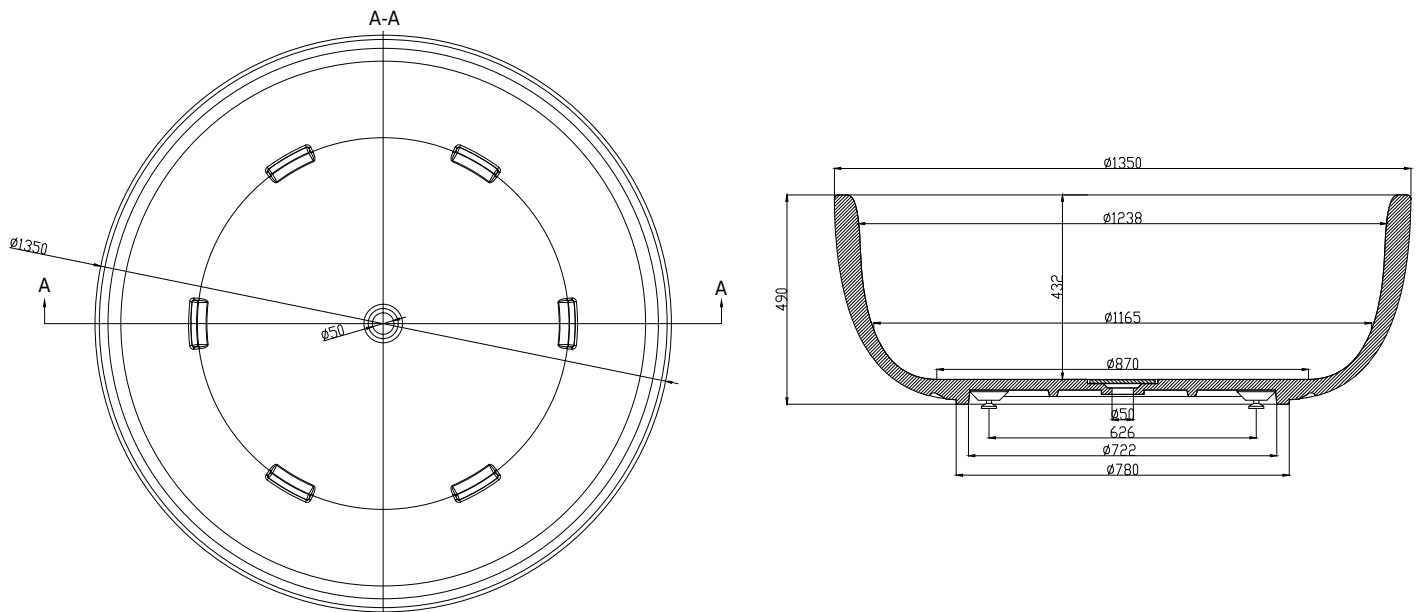

Copenhagen Bath

Bækkeskovvej 25
DK-2665 Vallensbæk Strand
VAT no.: DK32648622
Phone: 02476468850
contact@copenhagenbath.co.uk
www.copenhagenbath.co.uk

Tromsø bathtub

SKU: 40030004

Colour:	Matte white Acovi®
Litre:	400 overflow
Size H/L/D:	48cm / 135cm / 135cm
Weight:	150kg netto

Tromsø bathtub details:

Tromsø freestanding bathtub in mat Acovi solid surface 135cm. The bathtub comes with drain cover in the same Acovi solid surface. Acovi is a very hygienic product without any open pores where dirt can gather. It is therefore easy to maintain with daily cleaning, where the best result is achieved with washing-up liquid and a little vinegar to remove the limestone. Use Copenhagen Bath Stone sealer so water and limestone do not tie easy to the material. The bathtub is mounted directly into the floor. The tub is delivered with waste, trap and hose.